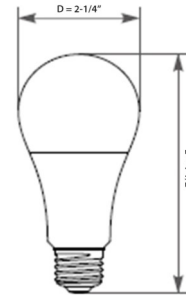

DIMENSIONS:

2-1/4" diameter, 4-1/2" height

A19-8PK-9W-30K-D A19-8PK-9W-40K-D A19-8PK-9W-50K-D

A19-8PK

Westgate's dimmable LED lamp technology provides a soft, even illumination without hot spots or LED imaging. Our compact size and excellent thermal management make Westgate LED lamps the choice of professionals.

MODEL NO.	WATTAGE	LUMENS	BEAM	COLOR TEMP
A19-8PK-9W-30K-D	9.0W	810	240°	WW 3000K
A19-8PK-9W-40K-D	9.0W	810	240°	NW 4000K
A19-8PK-9W-50K-D	9.0W	810	240°	CW 5000K

ELECTRICAL SPECIFICATIONS:

- Voltage: 100~120V
- Wattage: 9.0W
- Power factor: 90% +