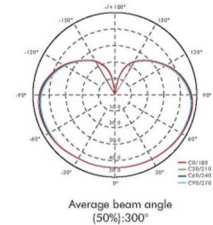

DIMENSIONS:

2-1/4" diameter, 4-1/2" height

A19-8PK-9W-30K-D A19-8PK-9W-40K-D A19-8PK-9W-50K-D

A19-8PK

Westgate's dimmable LED lamp technology provides a soft, even illumination without hot spots or LED imaging. Our compact size and excellent thermal management make Westgate LED lamps the choice of professionals.

MODEL NO.	WATTAGE	LUMENS	BEAM	COLOR TEMP
A19-8PK-9W-30K-D	9.0W	810	240°	WW 3000K
A19-8PK-9W-40K-D	9.0W	810	240°	NW 4000K
A19-8PK-9W-50K-D	9.0W	810	240°	CW 5000K

ELECTRICAL SPECIFICATIONS:

- Voltage: 100~120V
- Wattage: 9.0W
- Power factor: 90% +