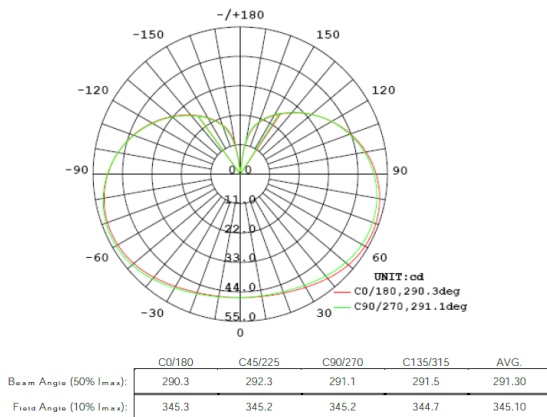

MODEL NO.	WATTAGE	LUMENS	BEAM	COLOR TEMP
A19-8PK-9W-30K-D	9.0W	810	240°	WW 3000K
A19-8PK-9W-40K-D	9.0W	810	240°	NW 4000K
A19-8PK-9W-50K-D	9.0W	810	240°	CW 5000K

ELECTRICAL SPECIFICATIONS:

- Voltage: 100~120V
- Wattage: 9.0W
- Power factor: 90% +

LIGHTING SPECIFICATIONS:

- Dimmable: Yes
- Lumens: 800 lm (3000K) 850 lm (5000K)
- CRI: >80
- Beam angle: 240° and 300°
- Base: E26
- Lifespan: 30,000 Hours (ES models),
15,000 Hours (Non-ES models)

CERTIFICATIONS:

A19-8PK-9W-30K-D
A19-8PK-9W-40K-D
A19-8PK-9W-50K-D

A19-8PK

MODEL NO.	WATTAGE	LUMENS	BEAM	COLOR TEMP
A19-8PK-9W-30K-D	9.0W	810	240°	WW 3000K
A19-8PK-9W-40K-D	9.0W	810	240°	NW 4000K
A19-8PK-9W-50K-D	9.0W	810	240°	CW 5000K

Luminous Intensity Distribution

CIE 1931 x y Chromaticity Diagram